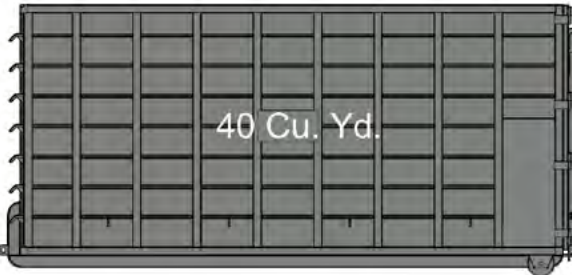

Debris box sizes

12 Ft. Length x 8 Ft. Wide x 3 Ft. Height

18 Ft. Length x 8 Ft. Wide x 3 Ft. Height

18 Ft. Length x 8 Ft. Wide x 4 Ft. Height

18 Ft. Length x 8 Ft. Wide x 6 Ft. Height

18 Ft. Length x 8 Ft. Wide x 8 Ft. Height