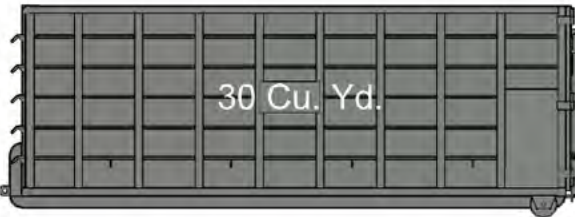

Debris box sizes

12 Ft. Length x 8 Ft. Wide x 3 Ft. Height

18 Ft. Length x 8 Ft. Wide x 3 Ft. Height

18 Ft. Length x 8 Ft. Wide x 4 Ft. Height

18 Ft. Length x 8 Ft. Wide x 6 Ft. Height

18 Ft. Length x 8 Ft. Wide x 8 Ft. Height